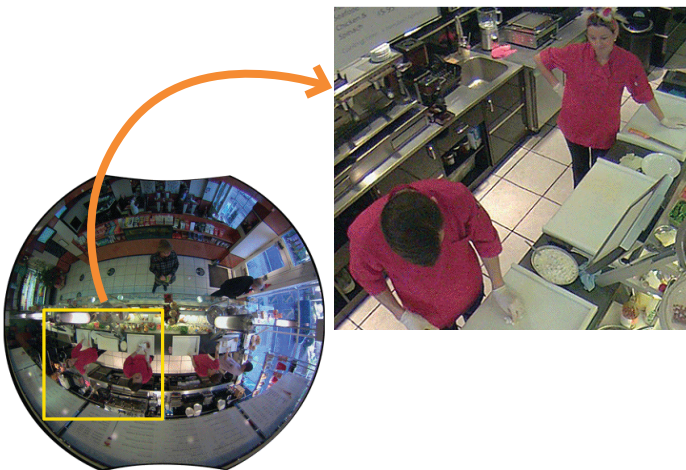

Expand Your Video Surveillance Capabilities

How can you effectively implement video surveillance in your facility without breaking the bank on cameras in every corner? What if you could do the reverse-cover every corner with one camera?

You can.

Pelco has introduced the Evolution Panorama IP Camera, a high resolution 5 megapixel IP device with a 360 degree view and no moving parts.

The Evolution is truly that- a complete high definition camera with a 360 degree field of view in one small device with about the same profile as a household smoke detector! Mount it on the ceiling and you can monitor an entire office, coffee shop, parking lot or classroom. Utilizing Pelco's award winning Oncam Grandeye 3D dewarping software, a preselected portion of the image can be "flattened" with amazing detail (below):

The Evolution performs extremely well in low light conditions. It's also a Wide Dynamic Range (WDR) camera. WDR cameras do a better job of recording in instances where there is darkness and bright light in the same frame, such as glass entry doors and windows. It largely eliminates the "bloom" of sunlight which many times renders an image unrecognizable.

The Evolution 5 megapixel IP camera has an outdoor option which can be put virtually anywhere utilizing corner, pole or pendant mounts. It can also be ceiling, wall or table mounted indoors. Imagine the possibilities!